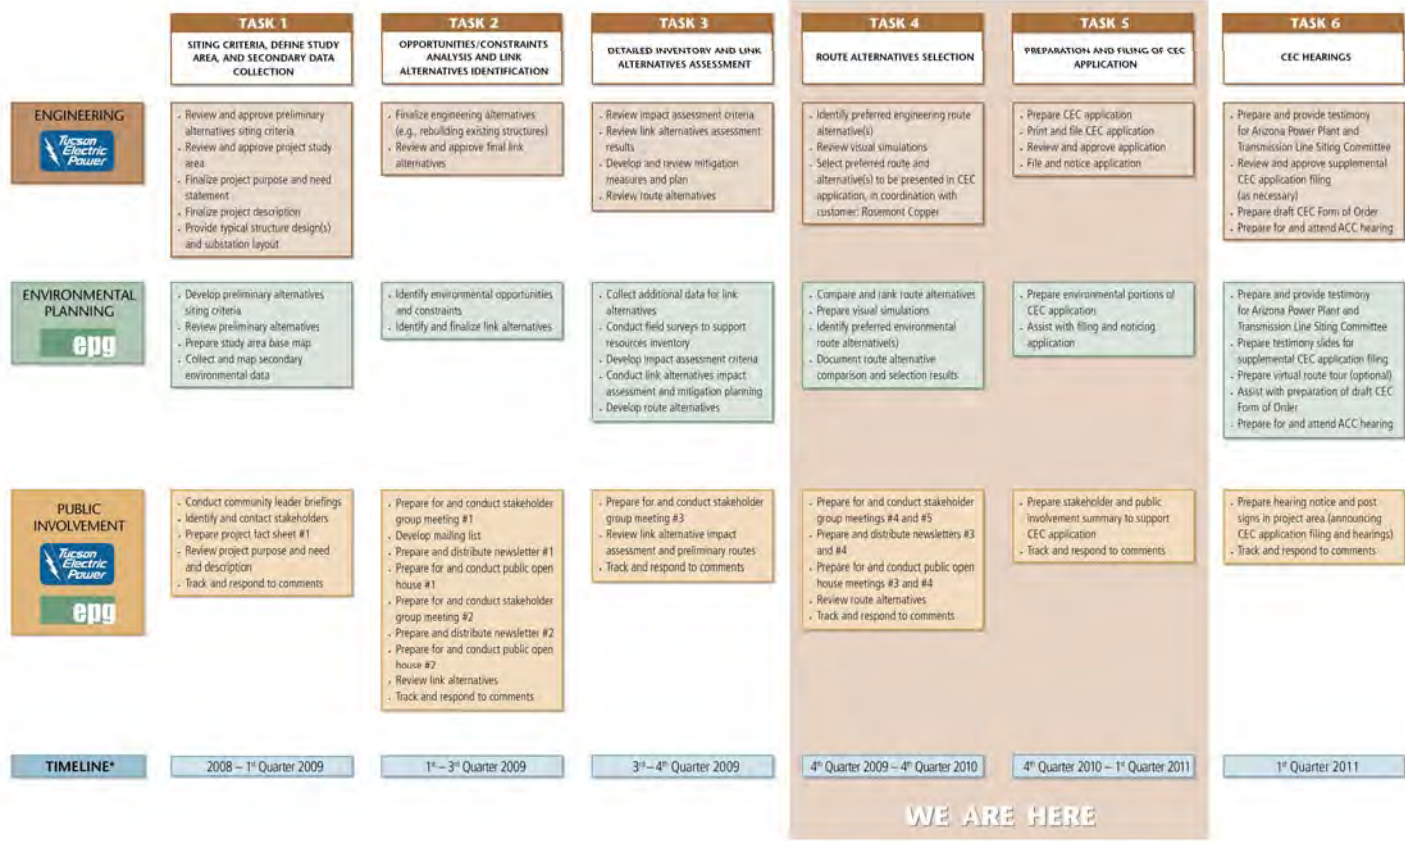

Planning Process Chart

*Timeline is estimated

Planning Process and Responsibilities
Rosemont 138kV Transmission Line Project

Rosemont 138kV Transmission Line Project

November 17, 2010