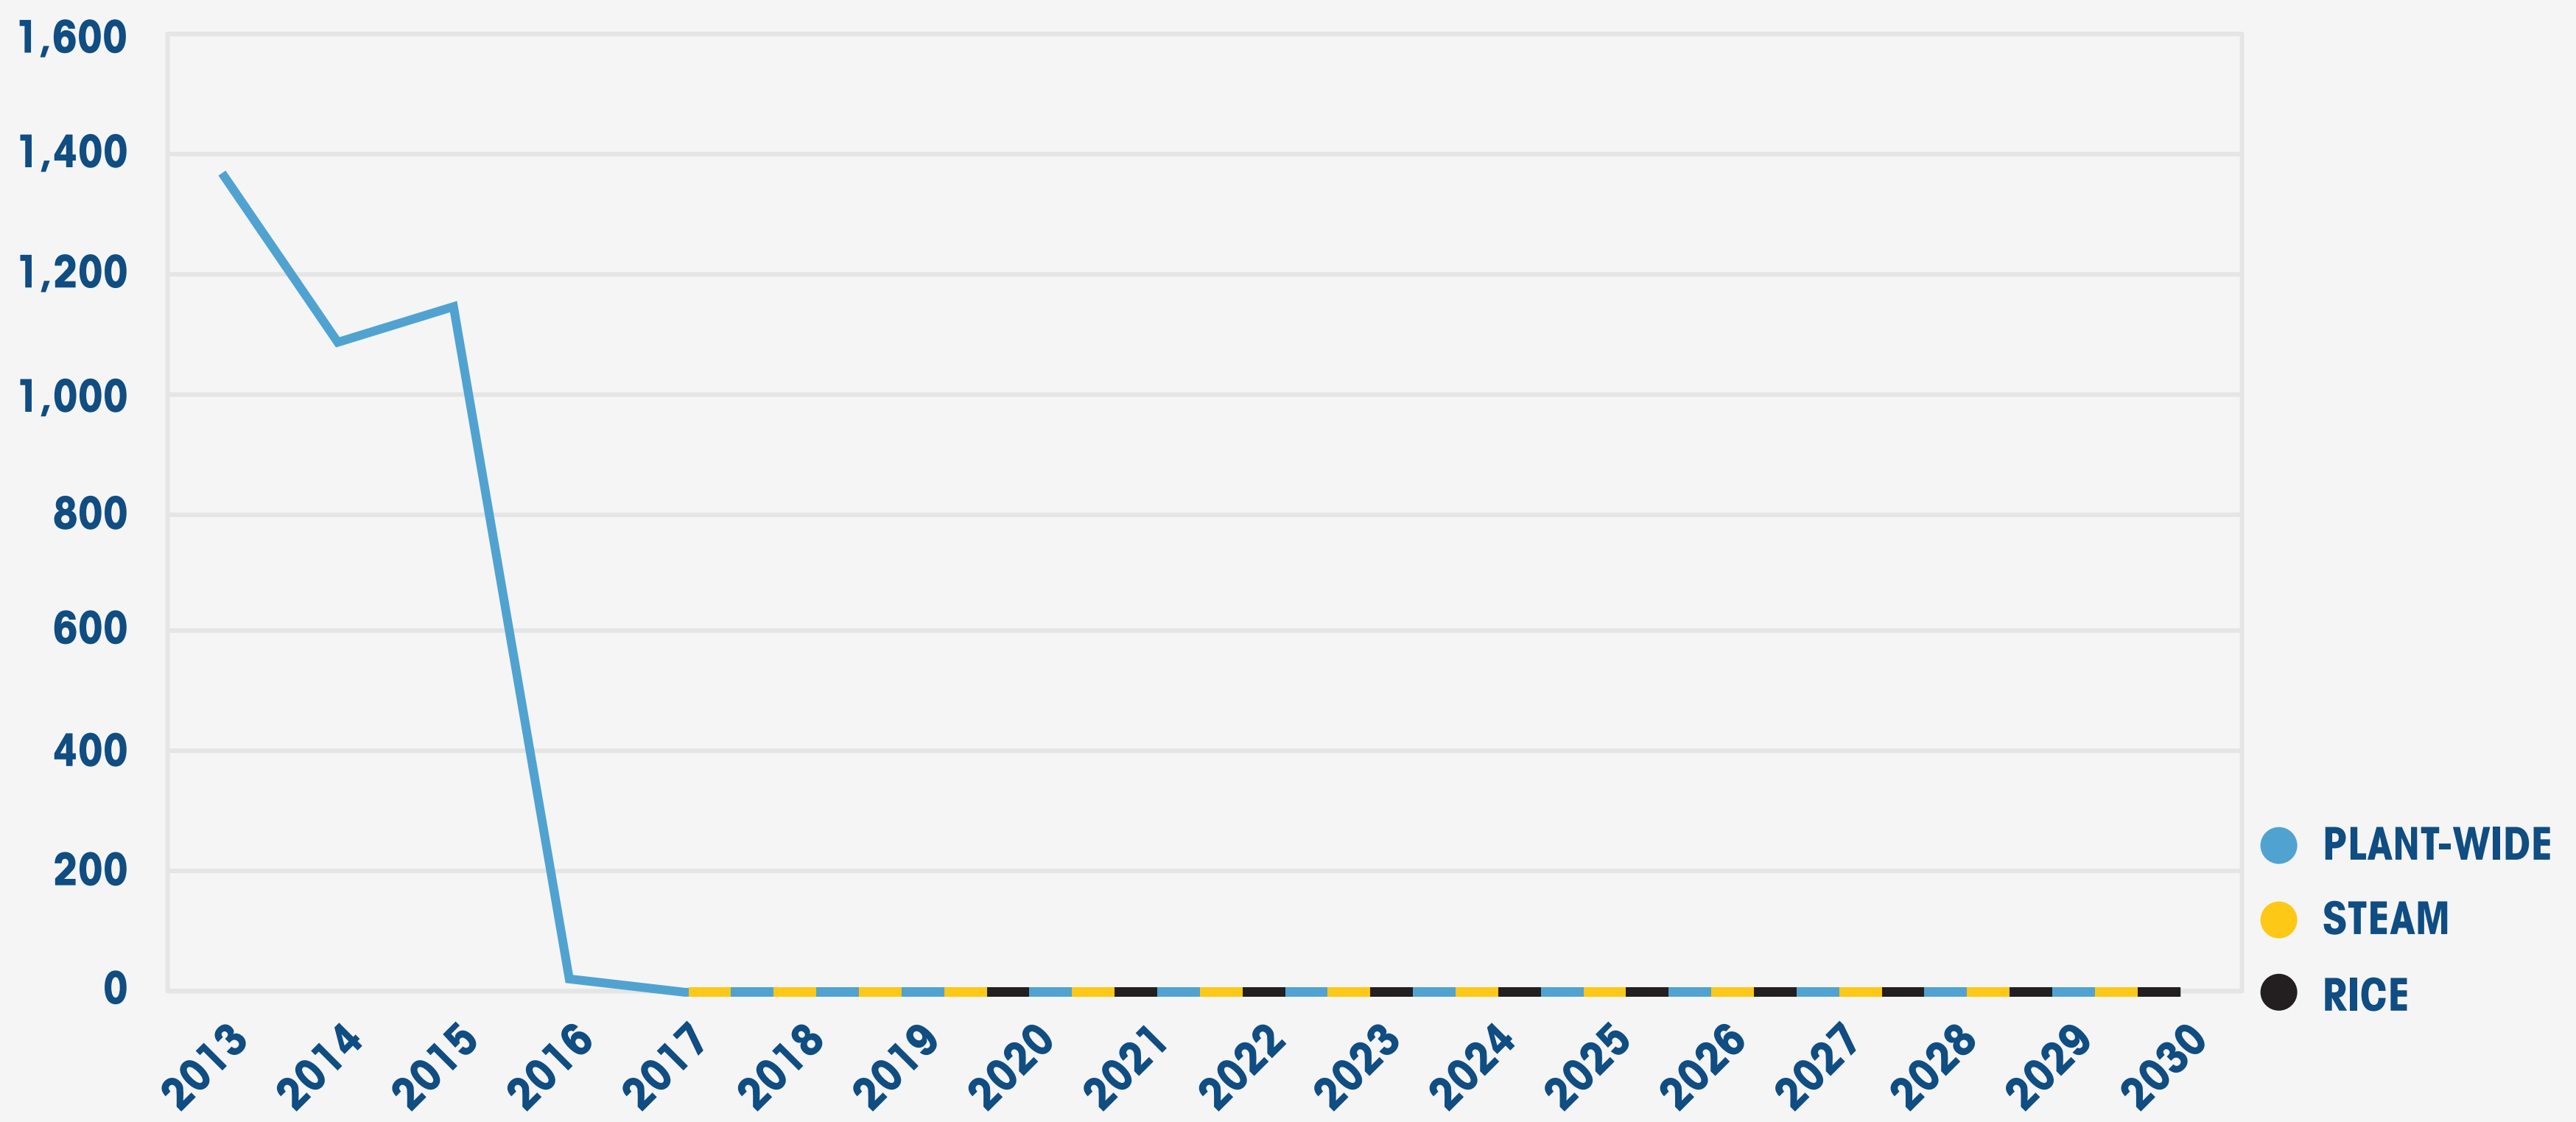

Tucson Electric Power

PAST AND PROJECTED SUNDT GENERATING STATION EMISSIONS

NITROGEN OXIDES EMISSIONS

Tons per year

SULFUR DIOXIDE EMISSIONS

Tons per year

PARTICULATE MATTER EMISSIONS

Tons per year