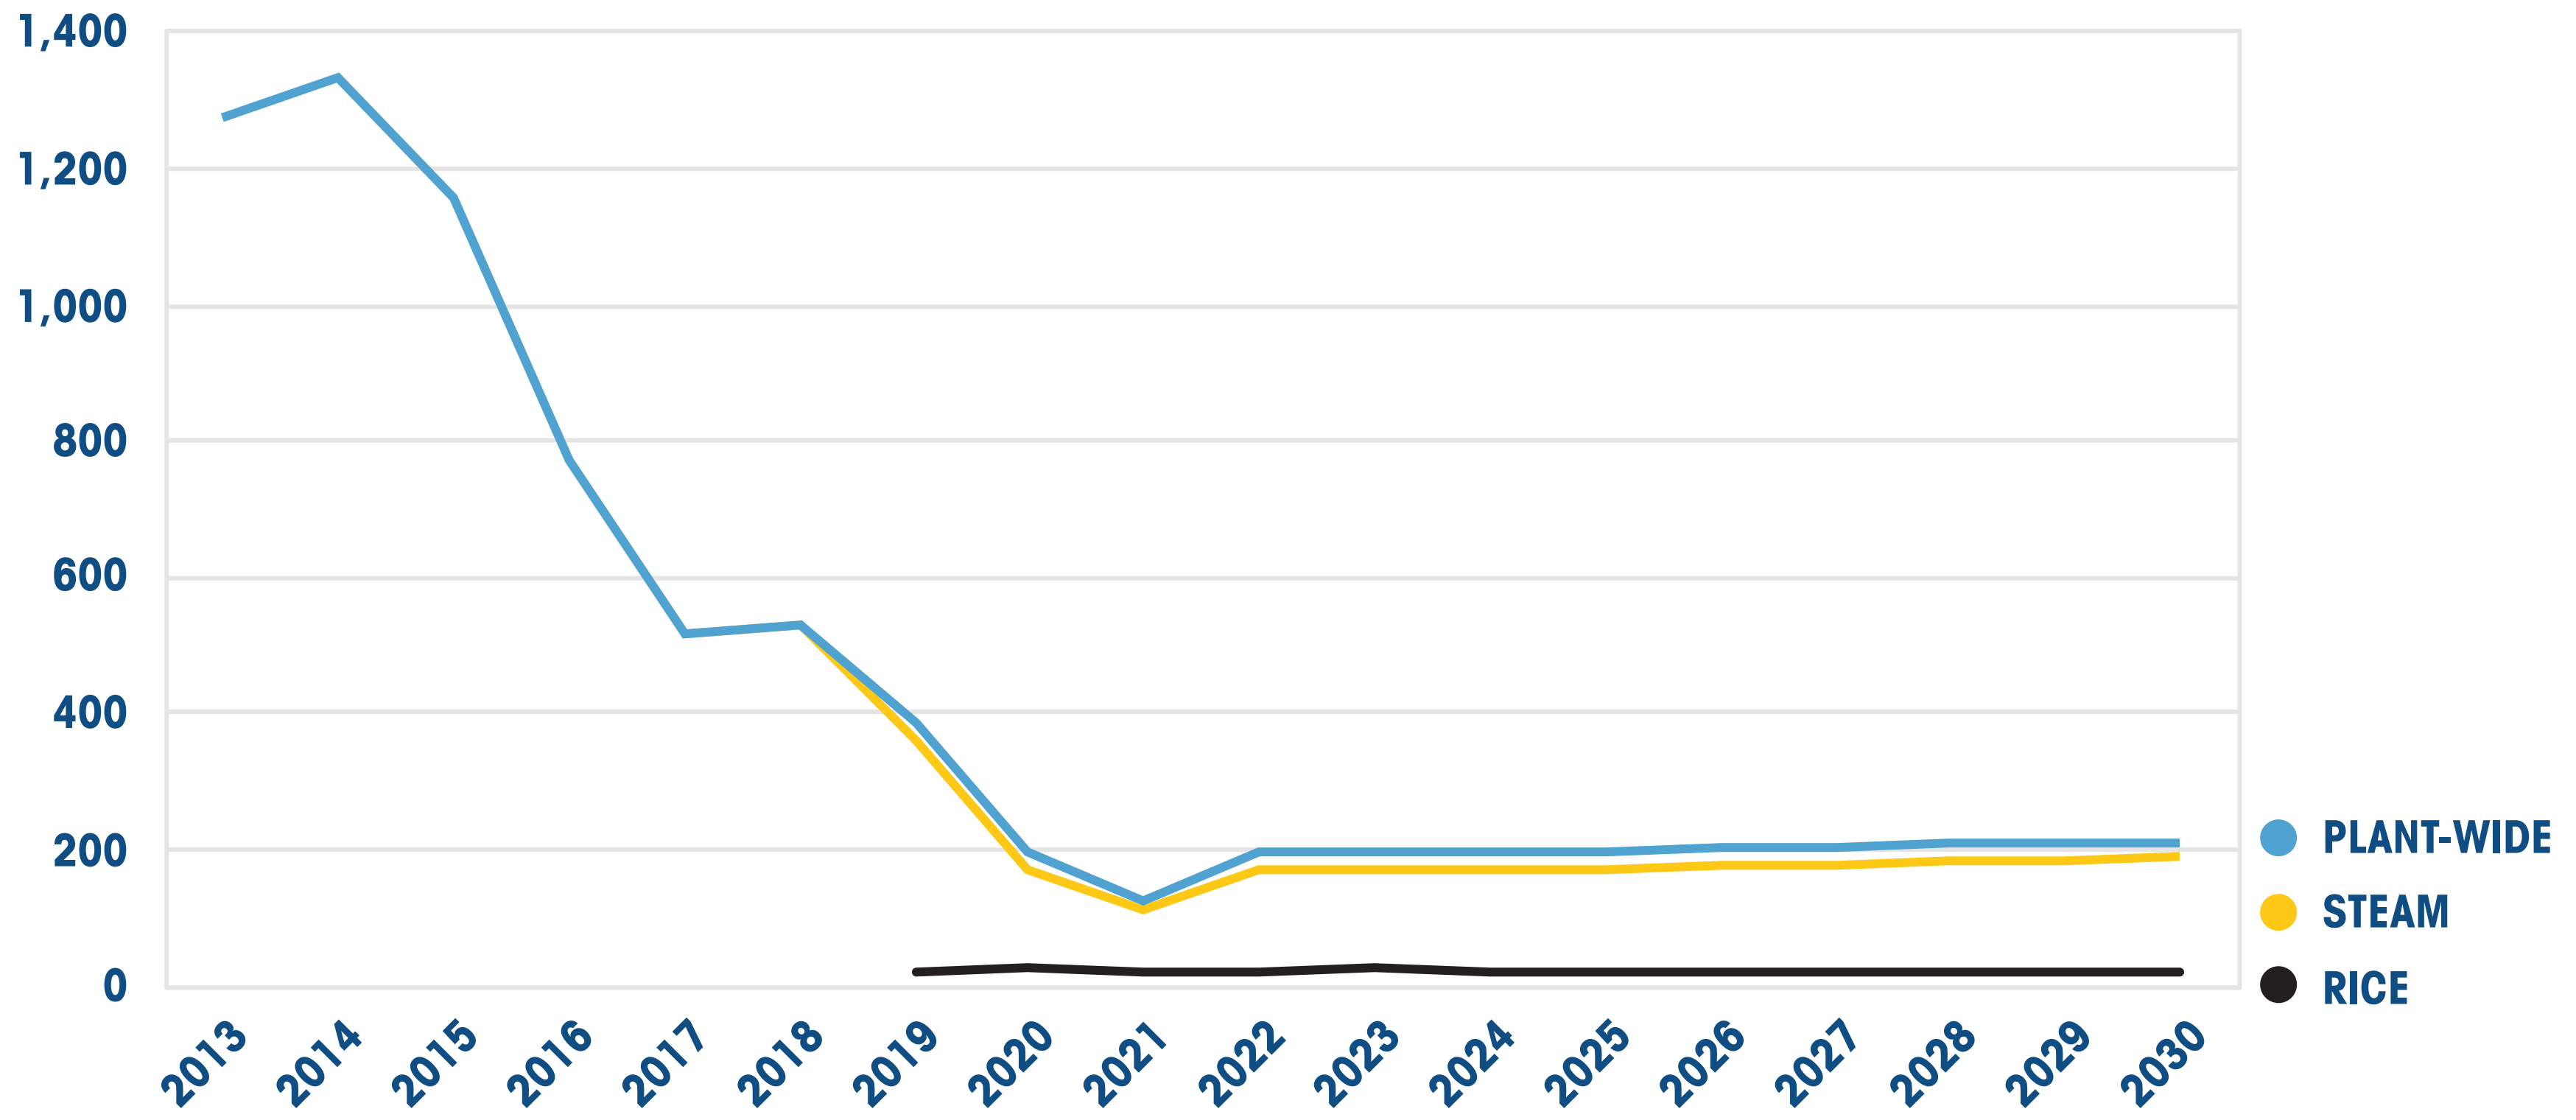

Tucson Electric Power

PAST AND PROJECTED SUNDT GENERATING STATION EMISSIONS

NITROGEN OXIDES EMISSIONS

Tons per year

SULFUR DIOXIDE EMISSIONS

Tons per year

PARTICULATE MATTER EMISSIONS

Tons per year