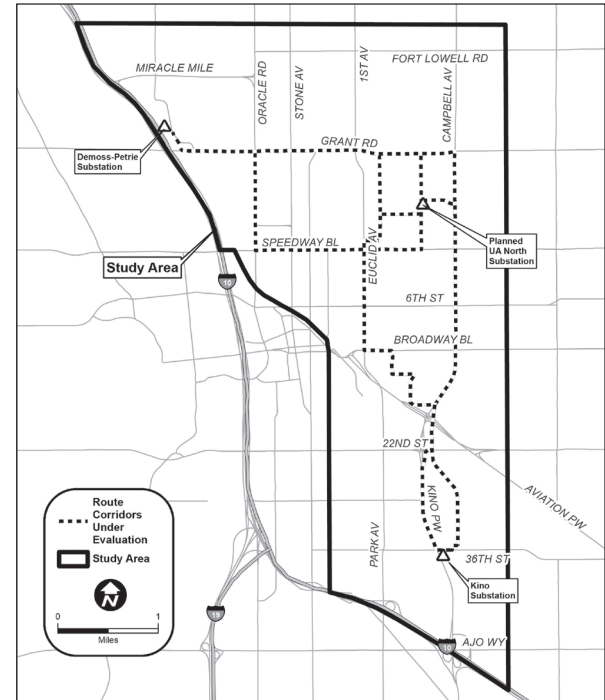

- To ask a question during the meeting, call 520-918-9206 or send a text message to 520-302-5527
- To listen to the meeting, call 1-253-215-8782 (meeting ID 845 9846 5977 #)

We'll answer as many questions as possible during the event, and any we do not get to during the livestream will be answered on the project webpage. The livestream will be recorded and available to view on the project webpage after the event. In addition to participating in the virtual open house meeting, residents and other stakeholders are encouraged to share their comments using one of these methods:

- Filling out an online comment form on the project website at tep.com/kino-to-demoss-petrie (located below the map thumbnail image)
- Sending comments to KINO2DMP@tep.com
- Calling 1-833-523-0887 and leaving a voicemail
- Mailing a letter with comments to the return address on this postcard

TEP recomienda a los residentes y propietarios a compartir sus opiniones sobre posibles rutas para líneas de transmisión. Por favor comparta sus ideas utilizando la información de contacto que se menciona arriba. Si tiene alguna pregunta, comuníquese con nosotros al KINO2DMP@tep.com o 1-833-523-0887. Gracias por su interés en el proyecto.